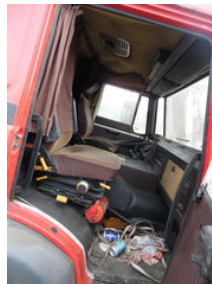

MFS TRUCKS BV

IMPORT – EXPORT

DAF slaapcabine 2300

General features

Brand DAF

Subcategory Cab

Condition Used

DAF slaapcabine 2300