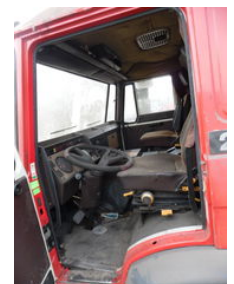

MFS TRUCKS BV

IMPORT – EXPORT

DAF slaapcabine 2300

General features

Brand DAF

Subcategory Cab

Condition Used

DAF slaapcabine 2300