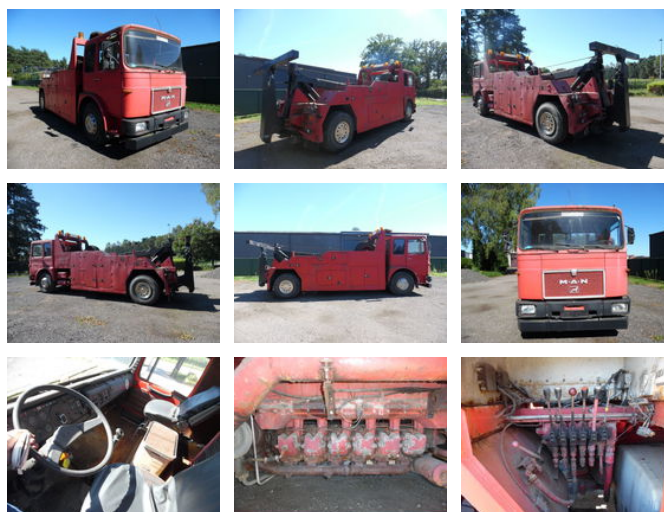

MFS TRUCKS BV

IMPORT – EXPORT

MAN 19.321 U takelwagen

General features

Brand MAN

Subcategory Tow-recovery

Construction year 1980

Condition Used

MAN 19.321 U takelwagen

Accessories