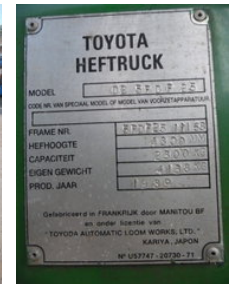

Toyota D

General characteristics

Brand	Toyota
Subcategory	Forklift
Hours displayed	9909
Condition	Used

Toyota D

Accessories